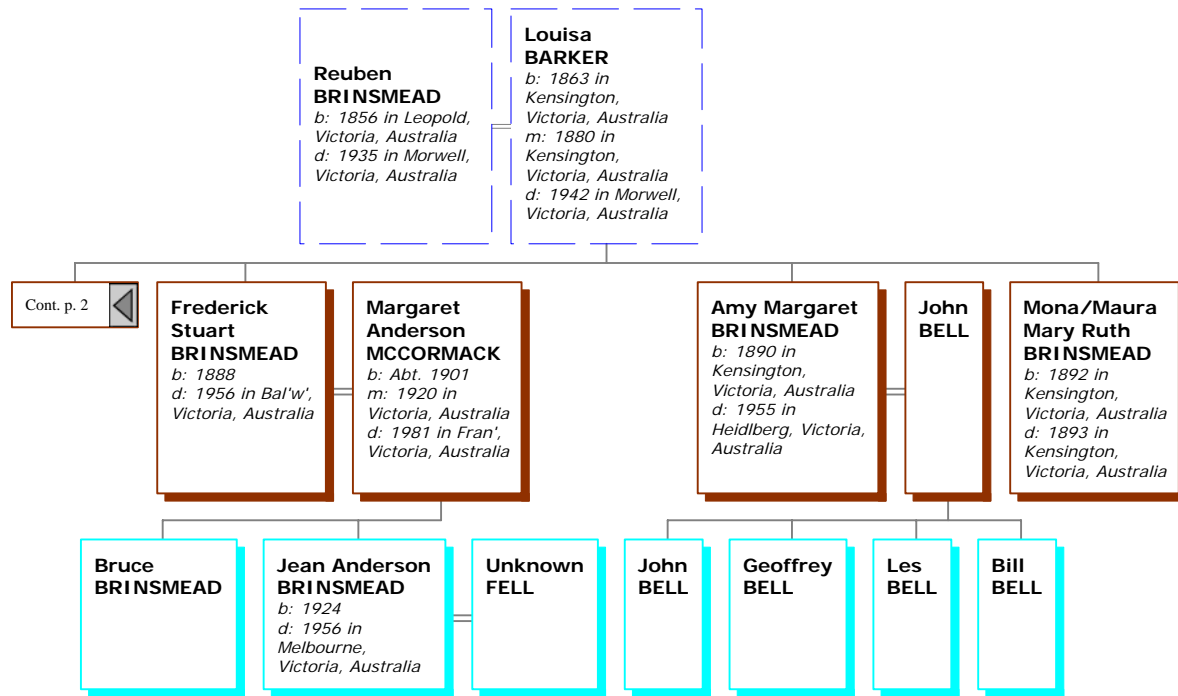

Marjorie KNOWLES

Leslie Frederick BRINSMEAD
*b: 1911 in Morwell, Victoria, Australia
 d: 1960 in Melbourne, Victoria, Australia*

Norma LESLIE

Reuben William BRINSMEAD
*b: 1905 in Morwell, Victoria, Australia
 d: 1981 in Trar, Victoria, Australia*

Myrtle Isabel WILLIAMS
*b: 1908
 d: 1965 in Morwell, Victoria, Australia*

Graeme Leslie BRINSMEAD
b: November 11, 1945

Gordon Cecil BRINSMEAD
d: 1934 in Morwell, Victoria, Australia

Norman William BRINSMEAD

Marjorie JORDAN

Henry BRINSMEAD
b: 1856 in Moolap, Victoria, Australia
d: 1948 in Leopold, Geelong, Victoria, Australia

Jemima BARKER
b: 1856 in Geelong, Victoria, Australia
m: 1879 in Kensington, Victoria, Australia
d: 1934 in Geelong, Victoria, Australia

Cedric John BRINSMEAD
b: October 21, 1886 in Kensington, Victoria, Australia
d: August 12, 1980 in Murwillumbah, New South Wales, Australia

Laura Elsie GOULLET
b: December 18, 1889 in Whela, Victoria, Australia
m: 1913 in Melbourne, Victoria, Australia
d: 1979 in Murwillumbah, New South Wales, Australia