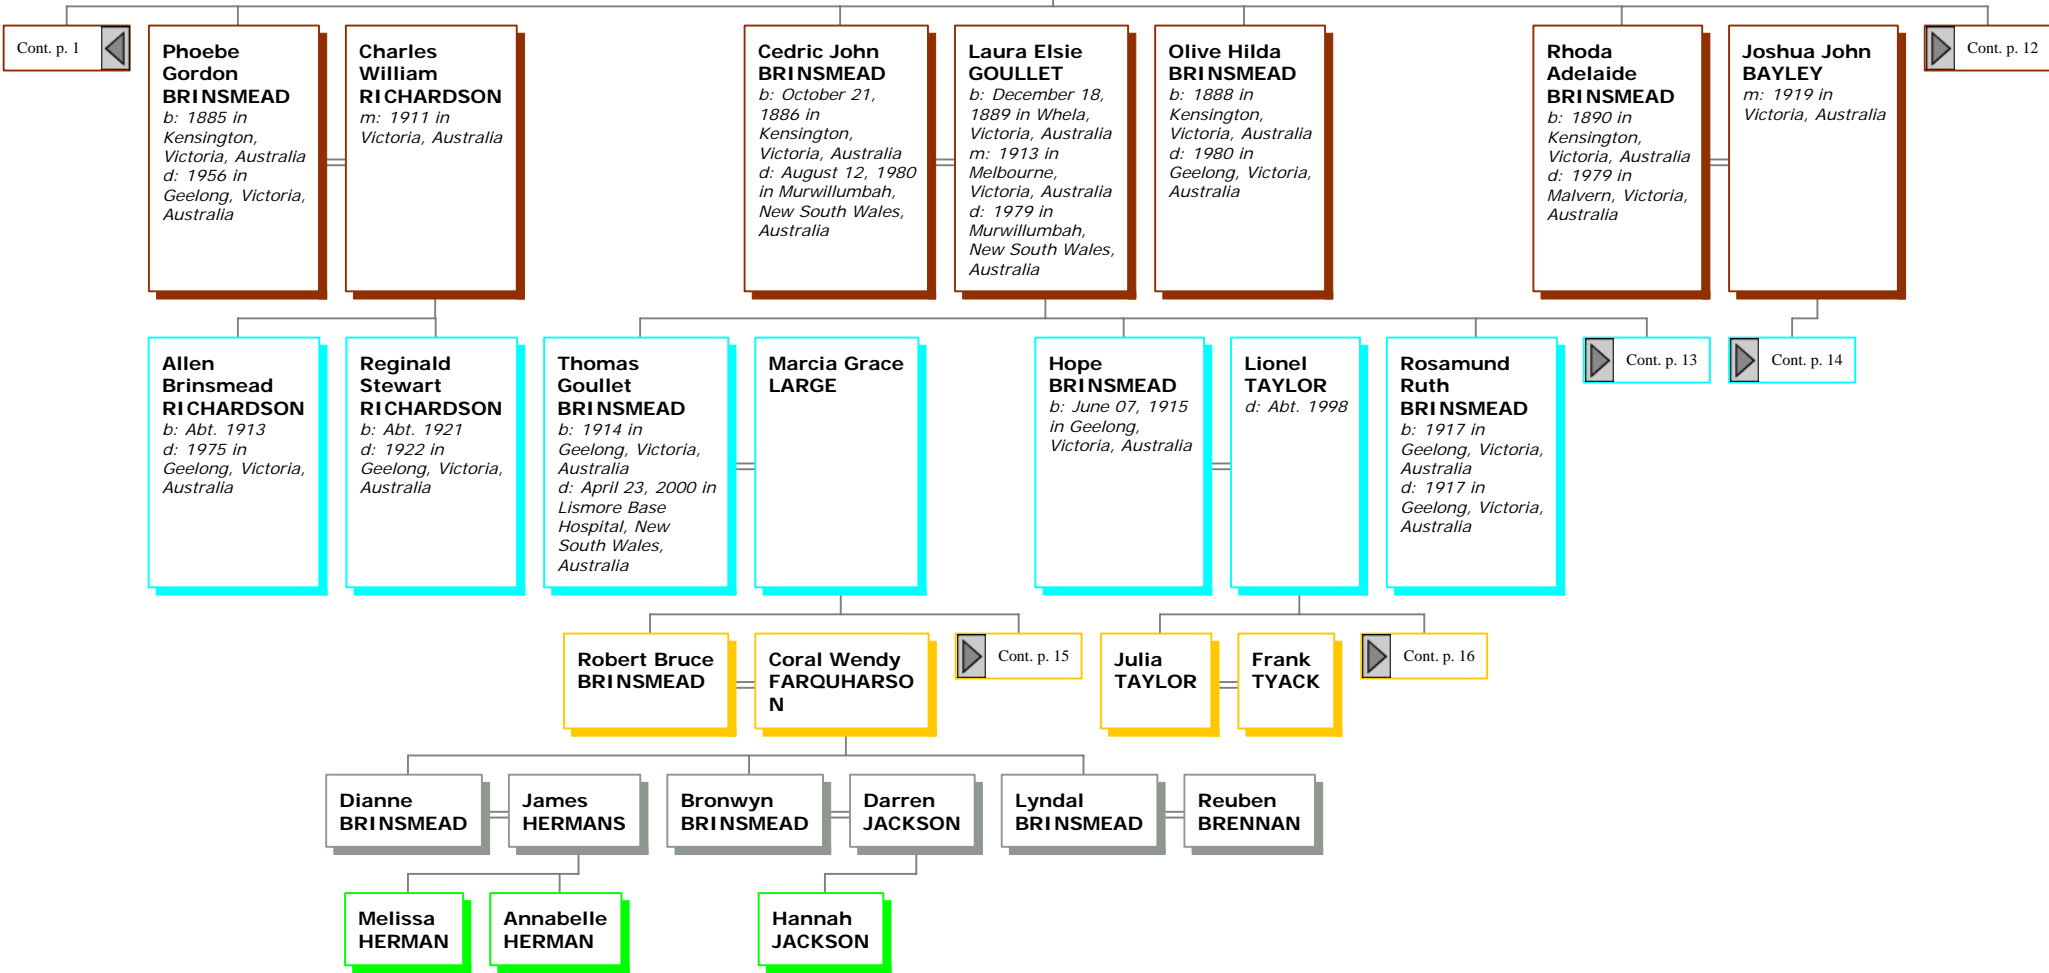

Myrtle Isabel WILLIAMS
*b: 1908
 d: 1965 in Morwell, Victoria, Australia*

Graeme Leslie BRINSMEAD
b: November 11, 1945

Gordon Cecil BRINSMEAD
d: 1934 in Morwell, Victoria, Australia

Norman William BRINSMEAD

Marjorie JORDAN

Henry BRINSMEAD
b: 1856 in Moolap, Victoria, Australia
d: 1948 in Leopold, Geelong, Victoria, Australia

Jemima BARKER
b: 1856 in Geelong, Victoria, Australia
m: 1879 in Kensington, Victoria, Australia
d: 1934 in Geelong, Victoria, Australia