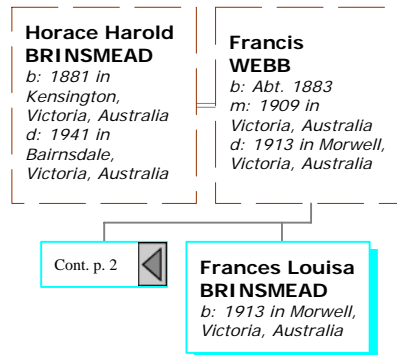

Myrtle Isabel WILLIAMS
*b: 1908
 d: 1965 in Morwell, Victoria, Australia*

Graeme Leslie BRINSMEAD
b: November 11, 1945

Gordon Cecil BRINSMEAD
d: 1934 in Morwell, Victoria, Australia

Norman William BRINSMEAD

Marjorie JORDAN

Henry BRINSMEAD
b: 1856 in Moolap, Victoria, Australia
d: 1948 in Leopold, Geelong, Victoria, Australia

Jemima BARKER
b: 1856 in Geelong, Victoria, Australia
m: 1879 in Kensington, Victoria, Australia
d: 1934 in Geelong, Victoria, Australia

Cedric John BRINSMEAD
b: October 21, 1886 in Kensington, Victoria, Australia
d: August 12, 1980 in Murwillumbah, New South Wales, Australia

Laura Elsie GOULLET
b: December 18, 1889 in Whela, Victoria, Australia
m: 1913 in Melbourne, Victoria, Australia
d: 1979 in Murwillumbah, New South Wales, Australia

Cedric John BRINSMEAD
*b: October 21, 1886 in Kensington, Victoria, Australia
d: August 12, 1980 in Murwillumbah, New South Wales, Australia*

Laura Elsie GOULLET
*b: December 18, 1889 in Whela, Victoria, Australia
m: 1913 in Melbourne, Victoria, Australia
d: 1979 in Murwillumbah, New South Wales, Australia*