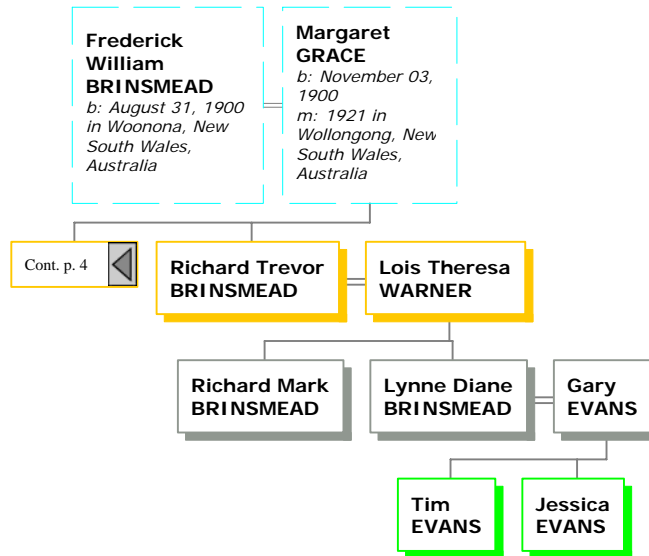

Myrtle Isabel WILLIAMS
*b: 1908
 d: 1965 in Morwell, Victoria, Australia*

Graeme Leslie BRINSMEAD
b: November 11, 1945

Gordon Cecil BRINSMEAD
d: 1934 in Morwell, Victoria, Australia

Norman William BRINSMEAD

Marjorie JORDAN

Henry BRINSMEAD
b: 1856 in Moolap, Victoria, Australia
d: 1948 in Leopold, Geelong, Victoria, Australia

Jemima BARKER
b: 1856 in Geelong, Victoria, Australia
m: 1879 in Kensington, Victoria, Australia
d: 1934 in Geelong, Victoria, Australia

Cedric John BRINSMEAD
b: October 21, 1886 in Kensington, Victoria, Australia
d: August 12, 1980 in Murwillumbah, New South Wales, Australia

Laura Elsie GOULLET
b: December 18, 1889 in Whela, Victoria, Australia
m: 1913 in Melbourne, Victoria, Australia
d: 1979 in Murwillumbah, New South Wales, Australia

Cedric John BRINSMEAD
*b: October 21, 1886 in Kensington, Victoria, Australia
d: August 12, 1980 in Murwillumbah, New South Wales, Australia*

Laura Elsie GOULLET
*b: December 18, 1889 in Whela, Victoria, Australia
m: 1913 in Melbourne, Victoria, Australia
d: 1979 in Murwillumbah, New South Wales, Australia*