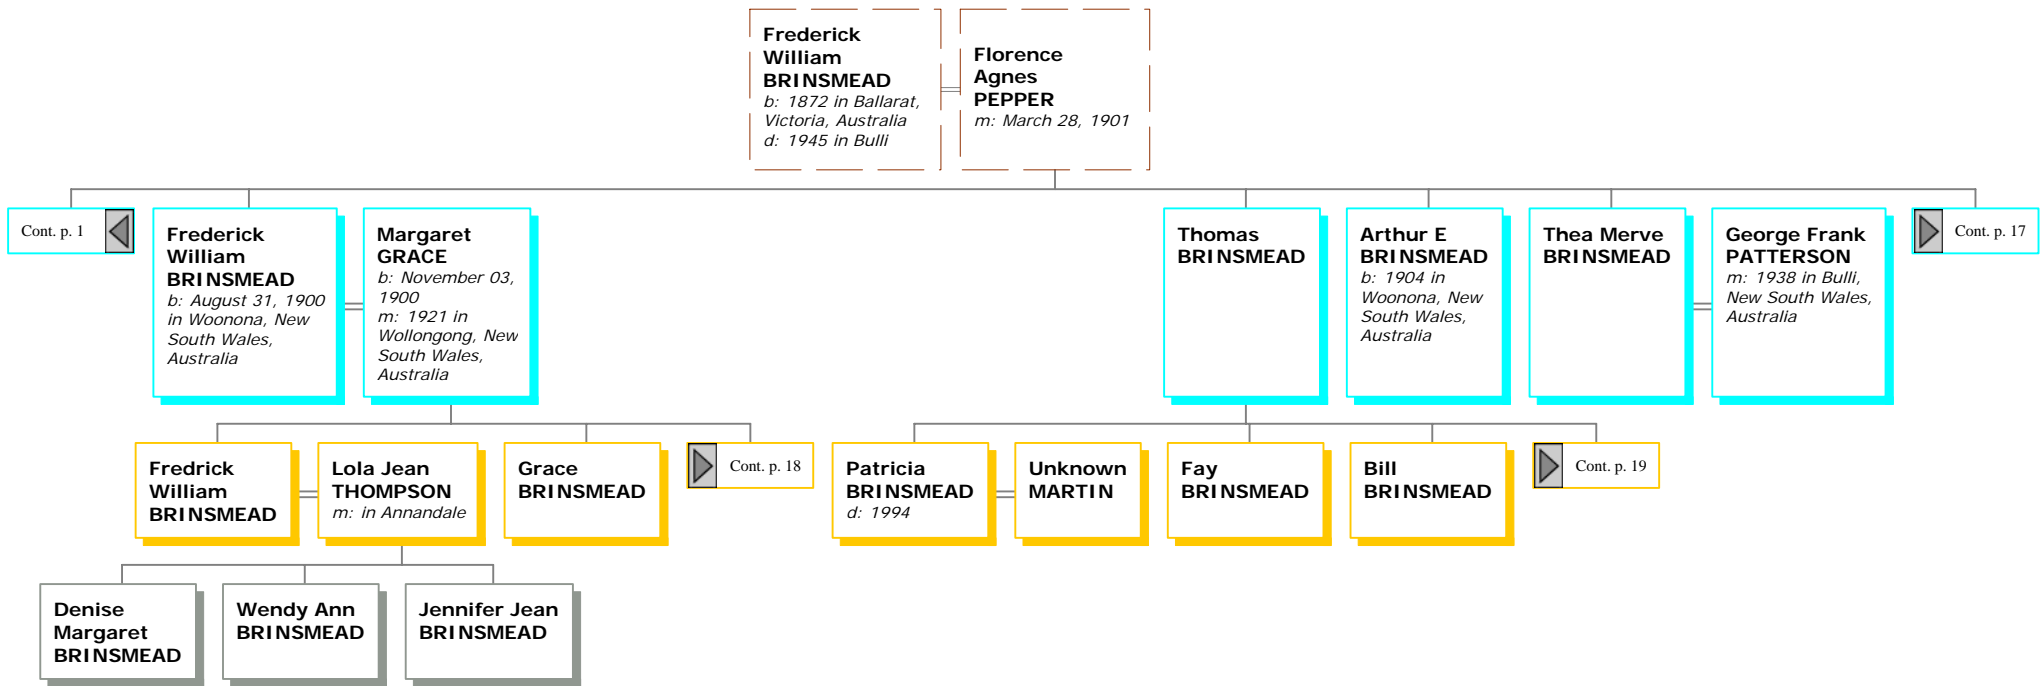

Marjorie KNOWLES

Leslie Frederick BRINSMEAD
*b: 1911 in Morwell, Victoria, Australia
 d: 1960 in Melbourne, Victoria, Australia*

Norma LESLIE

Reuben William BRINSMEAD
*b: 1905 in Morwell, Victoria, Australia
 d: 1981 in Trar, Victoria, Australia*

Myrtle Isabel WILLIAMS
*b: 1908
 d: 1965 in Morwell, Victoria, Australia*

Graeme Leslie BRINSMEAD
b: November 11, 1945

Gordon Cecil BRINSMEAD
d: 1934 in Morwell, Victoria, Australia

Norman William BRINSMEAD

Marjorie JORDAN

Henry BRINSMEAD
b: 1856 in Moolap, Victoria, Australia
d: 1948 in Leopold, Geelong, Victoria, Australia

Jemima BARKER
b: 1856 in Geelong, Victoria, Australia
m: 1879 in Kensington, Victoria, Australia
d: 1934 in Geelong, Victoria, Australia

Cedric John BRINSMEAD
b: October 21, 1886 in Kensington, Victoria, Australia
d: August 12, 1980 in Murwillumbah, New South Wales, Australia

Laura Elsie GOULLET
b: December 18, 1889 in Whela, Victoria, Australia
m: 1913 in Melbourne, Victoria, Australia
d: 1979 in Murwillumbah, New South Wales, Australia