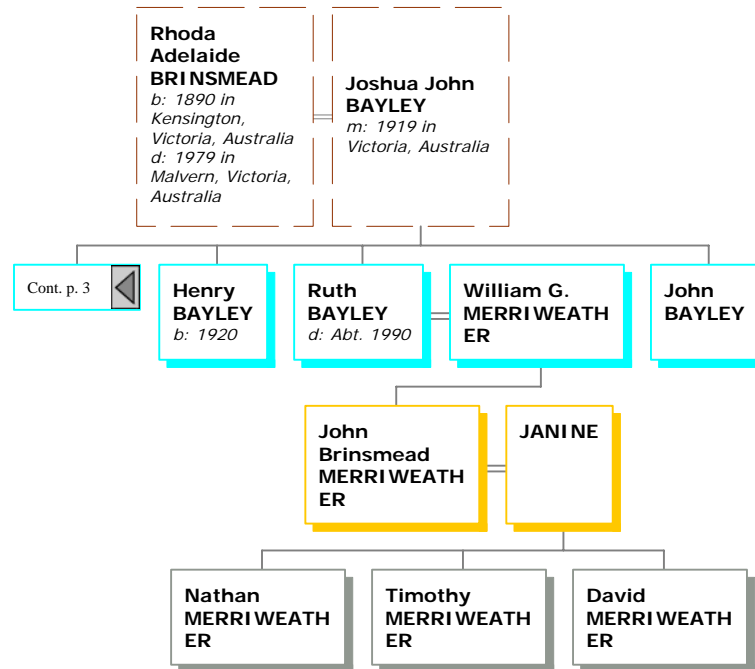

Marjorie KNOWLES

Leslie Frederick BRINSMEAD
*b: 1911 in Morwell, Victoria, Australia
 d: 1960 in Melbourne, Victoria, Australia*

Norma LESLIE

Reuben William BRINSMEAD
*b: 1905 in Morwell, Victoria, Australia
 d: 1981 in Trar, Victoria, Australia*

Myrtle Isabel WILLIAMS
*b: 1908
 d: 1965 in Morwell, Victoria, Australia*

Graeme Leslie BRINSMEAD
b: November 11, 1945

Gordon Cecil BRINSMEAD
d: 1934 in Morwell, Victoria, Australia

Norman William BRINSMEAD

Marjorie JORDAN

Henry BRINSMEAD
b: 1856 in Moolap, Victoria, Australia
d: 1948 in Leopold, Geelong, Victoria, Australia

Jemima BARKER
b: 1856 in Geelong, Victoria, Australia
m: 1879 in Kensington, Victoria, Australia
d: 1934 in Geelong, Victoria, Australia

Cedric John BRINSMEAD
b: October 21, 1886 in Kensington, Victoria, Australia
d: August 12, 1980 in Murwillumbah, New South Wales, Australia

Laura Elsie GOULLET
b: December 18, 1889 in Whela, Victoria, Australia
m: 1913 in Melbourne, Victoria, Australia
d: 1979 in Murwillumbah, New South Wales, Australia