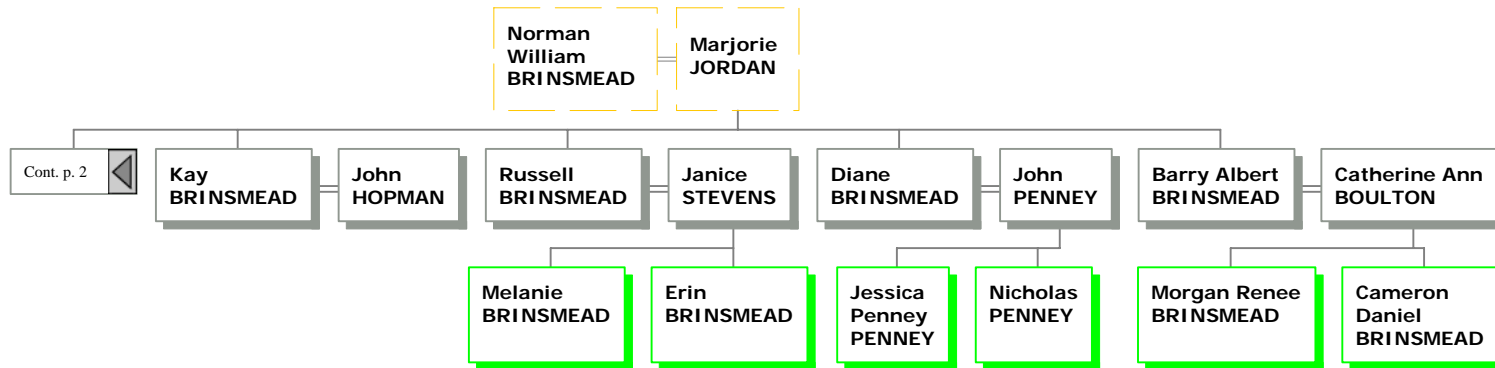

Marjorie JORDAN

Henry BRINSMEAD
b: 1856 in Moolap, Victoria, Australia
d: 1948 in Leopold, Geelong, Victoria, Australia

Jemima BARKER
b: 1856 in Geelong, Victoria, Australia
m: 1879 in Kensington, Victoria, Australia
d: 1934 in Geelong, Victoria, Australia