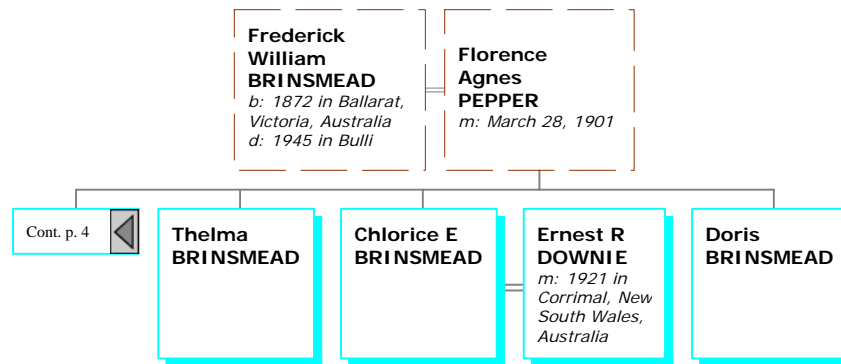

Marjorie JORDAN

Henry BRINSMEAD
b: 1856 in Moolap, Victoria, Australia
d: 1948 in Leopold, Geelong, Victoria, Australia

Jemima BARKER
b: 1856 in Geelong, Victoria, Australia
m: 1879 in Kensington, Victoria, Australia
d: 1934 in Geelong, Victoria, Australia

Cedric John BRINSMEAD
b: October 21, 1886 in Kensington, Victoria, Australia
d: August 12, 1980 in Murwillumbah, New South Wales, Australia

Laura Elsie GOULLET
b: December 18, 1889 in Whela, Victoria, Australia
m: 1913 in Melbourne, Victoria, Australia
d: 1979 in Murwillumbah, New South Wales, Australia

Cedric John BRINSMEAD
*b: October 21, 1886 in Kensington, Victoria, Australia
d: August 12, 1980 in Murwillumbah, New South Wales, Australia*

Laura Elsie GOULLET
*b: December 18, 1889 in Whela, Victoria, Australia
m: 1913 in Melbourne, Victoria, Australia
d: 1979 in Murwillumbah, New South Wales, Australia*