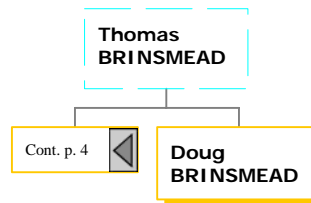

Cedric John BRINSMEAD
b: October 21, 1886 in Kensington, Victoria, Australia
d: August 12, 1980 in Murwillumbah, New South Wales, Australia

Laura Elsie GOULLET
b: December 18, 1889 in Whela, Victoria, Australia
m: 1913 in Melbourne, Victoria, Australia
d: 1979 in Murwillumbah, New South Wales, Australia