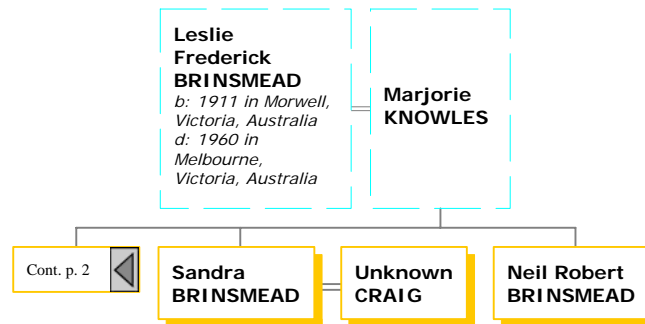

Myrtle Isabel WILLIAMS
*b: 1908
 d: 1965 in Morwell, Victoria, Australia*

Graeme Leslie BRINSMEAD
b: November 11, 1945

Gordon Cecil BRINSMEAD
d: 1934 in Morwell, Victoria, Australia

Norman William BRINSMEAD

Marjorie JORDAN

Henry BRINSMEAD
b: 1856 in Moolap, Victoria, Australia
d: 1948 in Leopold, Geelong, Victoria, Australia

Jemima BARKER
b: 1856 in Geelong, Victoria, Australia
m: 1879 in Kensington, Victoria, Australia
d: 1934 in Geelong, Victoria, Australia

Cedric John BRINSMEAD
b: October 21, 1886 in Kensington, Victoria, Australia
d: August 12, 1980 in Murwillumbah, New South Wales, Australia

Laura Elsie GOULLET
b: December 18, 1889 in Whela, Victoria, Australia
m: 1913 in Melbourne, Victoria, Australia
d: 1979 in Murwillumbah, New South Wales, Australia