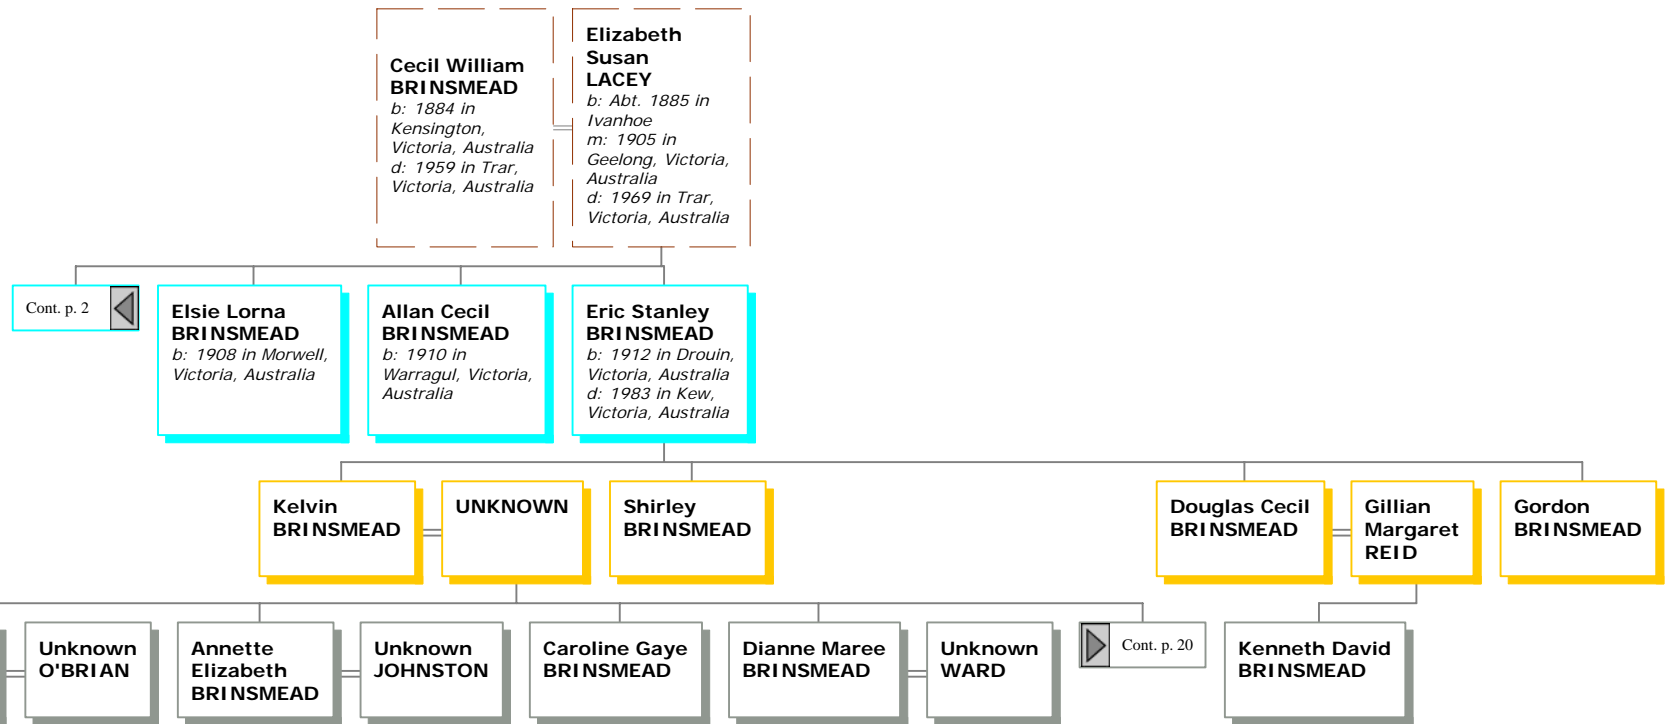

Myrtle Isabel WILLIAMS
*b: 1908
 d: 1965 in Morwell, Victoria, Australia*

Graeme Leslie BRINSMEAD
b: November 11, 1945

Gordon Cecil BRINSMEAD
d: 1934 in Morwell, Victoria, Australia

Norman William BRINSMEAD

Marjorie JORDAN

Henry BRINSMEAD
b: 1856 in Moolap, Victoria, Australia
d: 1948 in Leopold, Geelong, Victoria, Australia

Jemima BARKER
b: 1856 in Geelong, Victoria, Australia
m: 1879 in Kensington, Victoria, Australia
d: 1934 in Geelong, Victoria, Australia

Cedric John BRINSMEAD
b: October 21, 1886 in Kensington, Victoria, Australia
d: August 12, 1980 in Murwillumbah, New South Wales, Australia

Laura Elsie GOULLET
b: December 18, 1889 in Whela, Victoria, Australia
m: 1913 in Melbourne, Victoria, Australia
d: 1979 in Murwillumbah, New South Wales, Australia