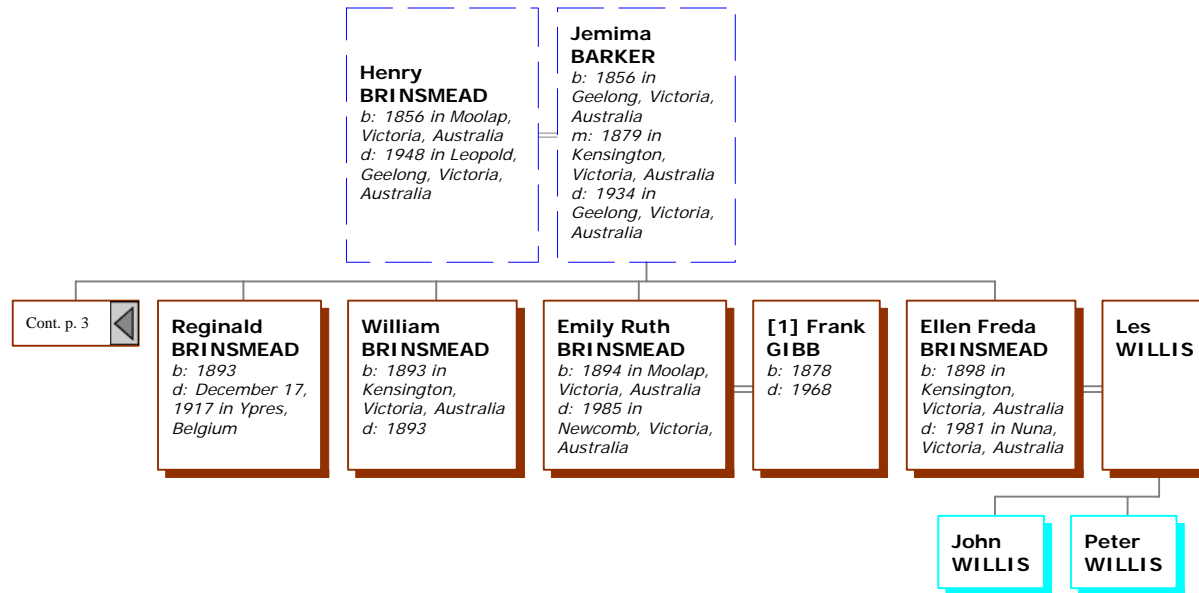

Myrtle Isabel WILLIAMS
*b: 1908
 d: 1965 in Morwell, Victoria, Australia*

Graeme Leslie BRINSMEAD
b: November 11, 1945

Gordon Cecil BRINSMEAD
d: 1934 in Morwell, Victoria, Australia

Norman William BRINSMEAD

Marjorie JORDAN

Henry BRINSMEAD
b: 1856 in Moolap, Victoria, Australia
d: 1948 in Leopold, Geelong, Victoria, Australia

Jemima BARKER
b: 1856 in Geelong, Victoria, Australia
m: 1879 in Kensington, Victoria, Australia
d: 1934 in Geelong, Victoria, Australia

Cedric John BRINSMEAD
b: October 21, 1886 in Kensington, Victoria, Australia
d: August 12, 1980 in Murwillumbah, New South Wales, Australia

Laura Elsie GOULLET
b: December 18, 1889 in Whela, Victoria, Australia
m: 1913 in Melbourne, Victoria, Australia
d: 1979 in Murwillumbah, New South Wales, Australia

Cedric John BRINSMEAD
*b: October 21, 1886 in Kensington, Victoria, Australia
d: August 12, 1980 in Murwillumbah, New South Wales, Australia*

Laura Elsie GOULLET
*b: December 18, 1889 in Whela, Victoria, Australia
m: 1913 in Melbourne, Victoria, Australia
d: 1979 in Murwillumbah, New South Wales, Australia*