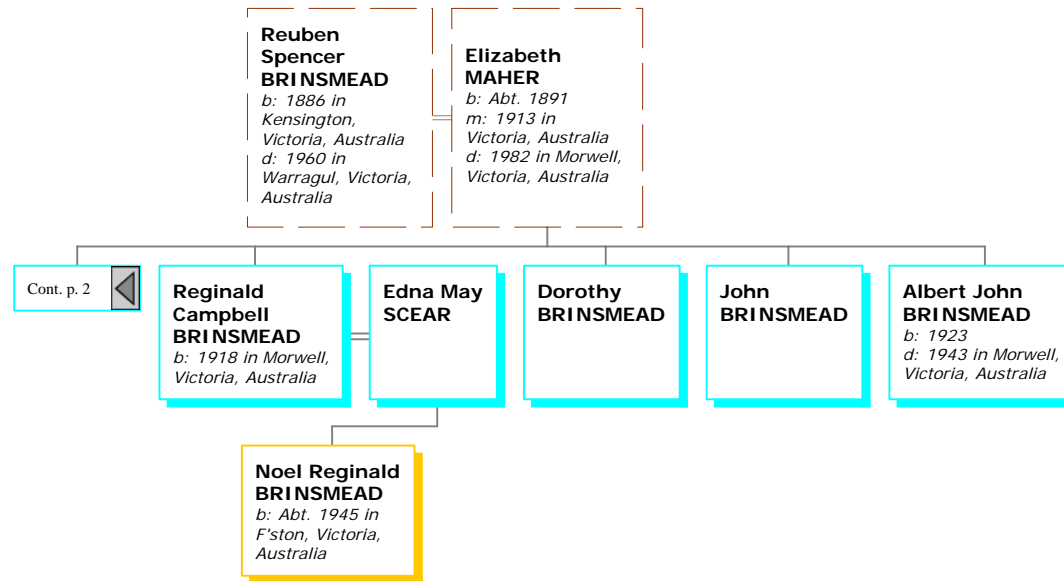

Myrtle Isabel WILLIAMS
*b: 1908
 d: 1965 in Morwell, Victoria, Australia*

Graeme Leslie BRINSMEAD
b: November 11, 1945

Gordon Cecil BRINSMEAD
d: 1934 in Morwell, Victoria, Australia

Norman William BRINSMEAD

Marjorie JORDAN

Henry BRINSMEAD
b: 1856 in Moolap, Victoria, Australia
d: 1948 in Leopold, Geelong, Victoria, Australia

Jemima BARKER
b: 1856 in Geelong, Victoria, Australia
m: 1879 in Kensington, Victoria, Australia
d: 1934 in Geelong, Victoria, Australia

Cedric John BRINSMEAD
b: October 21, 1886 in Kensington, Victoria, Australia
d: August 12, 1980 in Murwillumbah, New South Wales, Australia

Laura Elsie GOULLET
b: December 18, 1889 in Whela, Victoria, Australia
m: 1913 in Melbourne, Victoria, Australia
d: 1979 in Murwillumbah, New South Wales, Australia

Cedric John BRINSMEAD
*b: October 21, 1886 in Kensington, Victoria, Australia
d: August 12, 1980 in Murwillumbah, New South Wales, Australia*

Laura Elsie GOULLET
*b: December 18, 1889 in Whela, Victoria, Australia
m: 1913 in Melbourne, Victoria, Australia
d: 1979 in Murwillumbah, New South Wales, Australia*