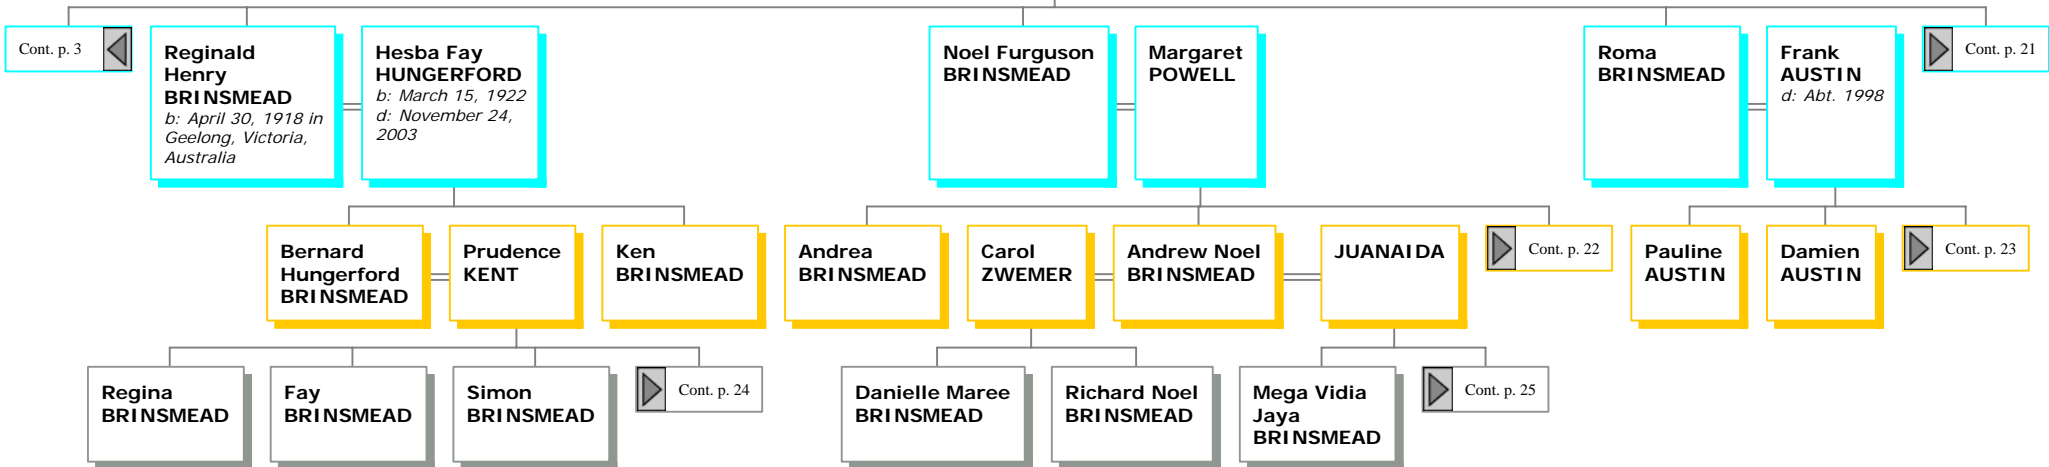

Myrtle Isabel WILLIAMS
*b: 1908
 d: 1965 in Morwell, Victoria, Australia*

Graeme Leslie BRINSMEAD
b: November 11, 1945

Gordon Cecil BRINSMEAD
d: 1934 in Morwell, Victoria, Australia

Norman William BRINSMEAD

Marjorie JORDAN

Henry BRINSMEAD
b: 1856 in Moolap, Victoria, Australia
d: 1948 in Leopold, Geelong, Victoria, Australia

Jemima BARKER
b: 1856 in Geelong, Victoria, Australia
m: 1879 in Kensington, Victoria, Australia
d: 1934 in Geelong, Victoria, Australia

Cedric John BRINSMEAD
b: October 21, 1886 in Kensington, Victoria, Australia
d: August 12, 1980 in Murwillumbah, New South Wales, Australia

Laura Elsie GOULLET
b: December 18, 1889 in Whela, Victoria, Australia
m: 1913 in Melbourne, Victoria, Australia
d: 1979 in Murwillumbah, New South Wales, Australia